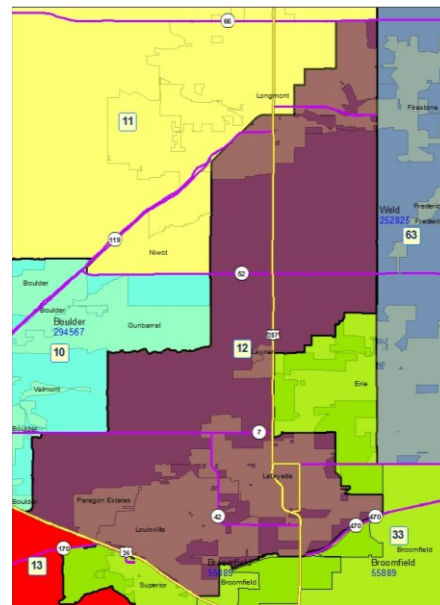

Legislative District Information

After 2011 Reapportionment

House District 12

Senate Districts: 17, 18

District Population: 75,457

County	Population	Percent
Boulder County	75,457	100%

Registered Voters: 42,657

Party	Number	Percent
Republican	10,680	25.04%
Democratic	17,128	40.15%
Unaffiliated	14,470	33.92%
Minor Party	379	0.89%

Voting Age Population: 55,780

Population Demographics

Race/Ethnicity	Number	Percent
White-Non Hispanic	56,984	75.52%
Hispanic	13,551	17.96%
Black	872	1.16%
American Indian or Alaskan Native	632	0.84%
Asian	3,202	4.24%
Hawaiian or Pacific Islander	52	0.07%
Other	164	0.22%

2010 Election Results

Election	Party	Number	Percent
U.S. Senate	Republican	10,964	33.33%
	Democratic	20,381	61.96%
	Minor Party	1,547	4.70%
Governor	Republican	1,938	5.87%
	Democratic	21,601	65.46%
	Minor Party	9,459	28.67%
Treasurer	Republican	11,566	36.72%
	Democratic	19,932	63.28%