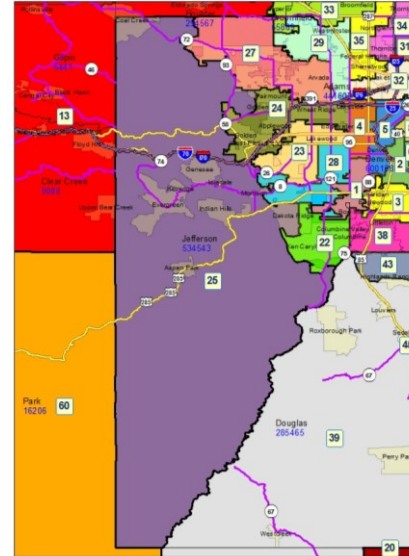

# Legislative District Information After 2011 Reapportionment House District 25

**Senate Districts: 16, 20, 22**

**District Population: 77,411**

County	Population	Percent
Jefferson County	77,411	100%

**Registered Voters: 50,154**

Party	Number	Percent
Republican	19,755	39.39%
Democratic	14,323	28.56%
Unaffiliated	15,735	31.37%
Minor Party	341	0.68%

**Voting Age Population: 59,261**

**Population Demographics**

Race/Ethnicity	Number	Percent
White-Non Hispanic	70,618	91.22%
Hispanic	4,143	5.35%
Black	514	0.66%
American Indian or Alaskan Native	525	0.68%
Asian	1,433	1.85%
Hawaiian or Pacific Islander	64	0.08%
Other	114	0.15%

**2010 Election Results**

Election	Party	Number	Percent
U.S. Senate	Republican	19,695	50.38%
	Democratic	17,604	45.03%
	Minor Party	1,794	4.59%
Governor	Republican	2,615	6.62%
	Democratic	19,326	48.93%
	Minor Party	17,553	44.44%
Treasurer	Republican	19,847	54.81%
	Democratic	16,364	45.19%

**Communities within district**

- Aspen Park
- Coal Creek
- Dakota Ridge
- Evergreen
- Fairmount
- Genesee
- Idledale
- Indian Hills
- Kittredge
- Morrison

***School Districts within district***

---

Boulder Valley RE 2  
Clear Creek RE-1  
Douglas County RE 1  
Gilpin County RE-1  
Jefferson County R-1  
Park County RE-2  
Platte Canyon 1  
Woodland Park RE-2