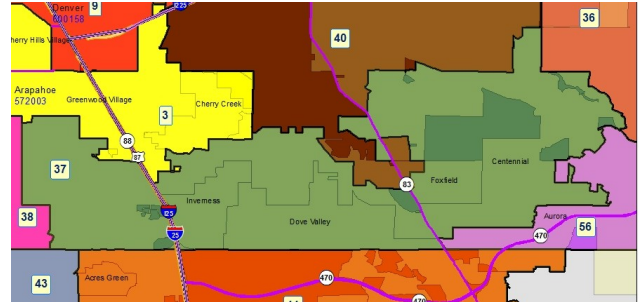

Legislative District Information After 2011 Reapportionment House District 37

Senate Districts: 27

District Population: 77,754

County	Population	Percent
Arapahoe County	77,754	100%

Registered Voters: 42,864

Party	Number	Percent
Republican	17,587	41.03%
Democratic	12,347	28.81%
Unaffiliated	12,698	29.62%
Minor Party	232	0.54%

Voting Age Population: 56,163

Population Demographics

Race/Ethnicity	Number	Percent
White-Non Hispanic	58,662	75.45%
Hispanic	6,842	8.80%
Black	4,751	6.11%
American Indian or Alaskan Native	491	0.63%
Asian	6,736	8.66%
Hawaiian or Pacific Islander	125	0.16%
Other	147	0.19%

2010 Election Results

Election	Party	Number	Percent
U.S. Senate	Republican	15,964	50.67%
	Democratic	14,205	45.09%
	Minor Party	1,335	4.24%
Governor	Republican	2,559	8.05%
	Democratic	15,848	49.87%
	Minor Party	13,371	42.08%
Treasurer	Republican	16,555	54.83%
	Democratic	13,636	45.17%

Communities within district

- Centennial
- Dove Valley
- Foxfield
- Inverness

School Districts within district

- Cherry Creek 5
- Douglas County RE 1
- Littleton 6