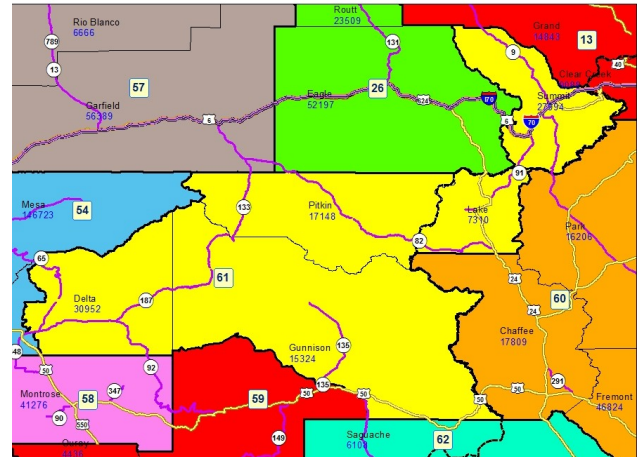

Legislative District Information

After 2011 Reapportionment

House District 61

Senate Districts: 5, 8

District Population: 79,176

County	Population	Percent
Summit County	27,994	35%
Delta County	19,436	25%
Pitkin County	17,148	22%
Lake County	7,310	9%
Gunnison County	7,288	9%

Registered Voters: 46,509

Party	Number	Percent
Republican	13,511	29.05%
Democratic	14,775	31.77%
Unaffiliated	17,777	38.22%
Minor Party	446	0.96%

Voting Age Population: 64,056

Population Demographics

Race/Ethnicity	Number	Percent
White-Non Hispanic	66,553	84.06%
Hispanic	10,392	13.13%
Black	533	0.67%
American Indian or Alaskan Native	594	0.75%
Asian	897	1.13%
Hawaiian or Pacific Islander	80	0.10%
Other	127	0.16%

2010 Election Results

Election	Party	Number	Percent
U.S. Senate	Republican	12,992	41.00%
	Democratic	16,896	53.32%
	Minor Party	1,801	5.68%
Governor	Republican	4,676	14.68%
	Democratic	18,338	57.59%
	Minor Party	8,829	27.73%
Treasurer	Republican	14,273	47.33%
	Democratic	15,883	52.67%

Communities within district

- Aspen
- Basalt
- Blue River
- Breckenridge
- Cedaredge
- Copper Mountain
- Crawford
- Crested Butte
- Dillon
- Frisco
- Heeney
- Hotchkiss
- Keystone