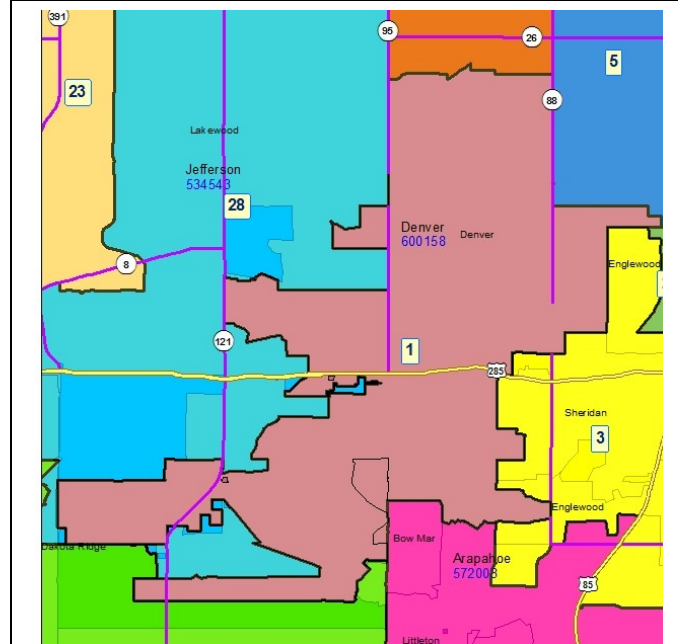

Legislative District Information

After 2011 Reapportionment

House District 1

Senate Districts: 16, 32, 34

District Population: 76,099

County	Population	Percent
Denver County	75,841	100%
Jefferson County	258	0%

Registered Voters: 29,072

Party	Number	Percent
Republican	7,315	25.16%
Democratic	12,623	43.42%
Unaffiliated	8,874	30.52%
Minor Party	260	0.89%

Voting Age Population: 55,893

Population Demographics

Race/Ethnicity	Number	Percent
White-Non Hispanic	31,448	41.33%
Hispanic	38,094	50.06%
Black	1,480	1.94%
American Indian or Alaskan Native	816	1.07%
Asian	3,978	5.23%
Hawaiian or Pacific Islander	88	0.12%
Other	195	0.26%

2010 Election Results

Election	Party	Number	Percent
U.S. Senate	Republican	7,309	37.79%
	Democratic	10,896	56.34%
	Minor Party	1,134	5.87%
Governor	Republican	1,207	6.15%
	Democratic	11,147	56.81%
	Minor Party	7,267	37.04%
Treasurer	Republican	7,692	40.63%
	Democratic	11,239	59.37%

Communities within district

Bow Mar
Denver

School Districts within district

Denver County
Jefferson County R-1
Littleton 6
Sheridan 2