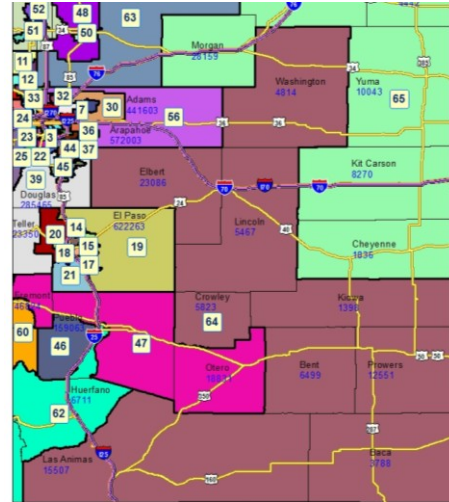

# Legislative District Information After 2011 Reapportionment House District 64

**Senate Districts: 1, 35**

**District Population: 78,933**

County	Population	Percent
Elbert County	23,086	29%
Las Animas County	15,507	20%
Prowers County	12,551	16%
Bent County	6,499	8%
Crowley County	5,823	7%
Lincoln County	5,467	7%
Washington County	4,814	6%
Baca County	3,788	5%
Kiowa County	1,398	2%

**Registered Voters: 38,952**

Party	Number	Percent
Republican	18,802	48.27%
Democratic	10,814	27.76%
Unaffiliated	9,164	23.53%
Minor Party	172	0.44%

**Voting Age Population: 61,176**

**Population Demographics**

Race/Ethnicity	Number	Percent
White-Non Hispanic	57,756	73.17%
Hispanic	17,284	21.90%
Black	1,993	2.52%
American Indian or Alaskan Native	1,088	1.38%
Asian	639	0.81%
Hawaiian or Pacific Islander	57	0.07%
Other	116	0.15%

**Communities within district**

- Aguilar
- Akron
- Arriba
- Brandon
- Branson
- Campo
- Cokedale
- Crowley
- Eads
- El Moro
- Elbert
- Elizabeth
- Genoa
- Granada

Hartman  
Hasty  
Haswell  
Hoehne  
Holly  
Hugo  
Jansen  
Kim  
Kiowa  
Lamar  
Las Animas  
Limon  
Lynn  
Olney Springs  
Ordway  
Otis  
Ponderosa Park  
Pritchett  
Segundo  
Sheridan Lake  
Simla  
Springfield  
Starkville  
Stonewall Gap  
Sugar City  
Towner  
Trinidad  
Two Buttes  
Valdez  
Vilas  
Walsh  
Weston  
Wiley