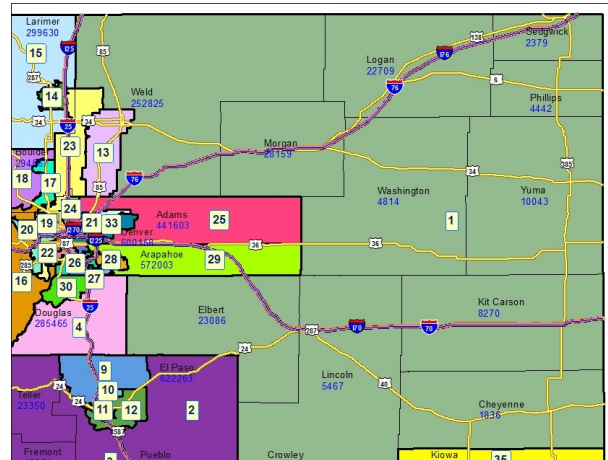

Legislative District Information After 2011 Reapportionment Senate District 1

House Districts: 48, 63, 64, 65

District Population: 144,060

County	Population	Percent
Weld County	32,855	22.81%
Morgan County	28,159	19.55%
Elbert County	23,086	16.03%
Logan County	22,709	15.76%
Yuma County	10,043	6.97%
Kit Carson County	8,270	5.74%
Lincoln County	5,467	3.79%
Washington County	4,814	3.34%
Phillips County	4,442	3.08%
Sedgwick County	2,379	1.65%
Cheyenne County	1,836	1.27%

Registered Voters: 69,804

Party	Number	Percent
Republican	37,106	53.16%
Democratic	13,226	18.95%
Unaffiliated	19,158	27.45%
Minor Party	314	0.45%

Voting Age Population: 108,177

Population Demographics

Race/Ethnicity	Number	Percent
White-Non Hispanic	111,269	77.24%
Hispanic	26,681	18.52%
Black	2,940	2.04%
American Indian or Alaskan Native	1,807	1.25%
Asian	1,049	0.73%
Hawaiian or Pacific Islander	138	0.10%
Other	176	0.12%

2010 Election Results

Election	Party	Number	Percent
U.S. Senate	Republican	34,607	65.46%
	Democratic	14,873	28.13%
	Minor Party	3,384	6.40%
Governor	Republican	7,727	14.37%
	Democratic	16,186	30.09%
	Minor Party	29,871	55.54%
Treasurer	Republican	35,967	69.71%
	Democratic	15,630	30.29%

Communities within district

- Akron
- Amherst
- Arriba
- Atwood
- Ault
- Bethune
- Blue Sky
- Brush
- Burlington
- Cheyenne Wells
- Crook
- Eaton