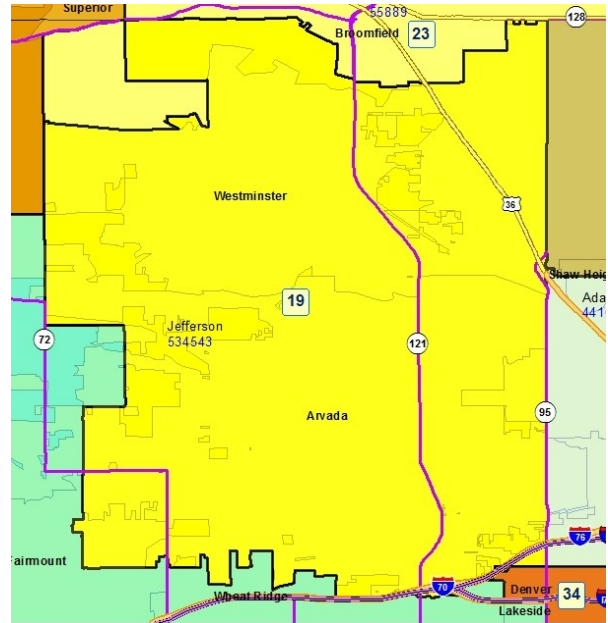

Legislative District Information After 2011 Reapportionment Senate District 19

House Districts: 24, 27, 29

District Population: 140,983

County	Population	Percent
Jefferson	140,983	100.00%

Registered Voters: 77,208

Party	Number	Percent
Republican	26,156	33.88%
Democratic	25,338	32.82%
Unaffiliated	25,182	32.62%
Minor Party	532	0.69%

Voting Age Population: 108,200

Population Demographics

Race/Ethnicity	Number	Percent
White-Non Hispanic	112,748	79.97%
Hispanic	19,816	14.06%
Black	1,855	1.32%
American Indian or Alaskan Native	1,349	0.96%
Asian	4,809	3.41%
Hawaiian or Pacific Islander	160	0.11%
Other	246	0.17%

2010 Election Results

Election	Party	Number	Percent
U.S. Senate	Republican	25,597	45.17%
	Democratic	27,500	48.53%
	Minor Party	3,573	6.30%
Governor	Republican	4,199	7.28%
	Democratic	28,898	50.09%
	Minor Party	24,598	42.63%
Treasurer	Republican	26,835	49.99%
	Democratic	26,841	50.01%

Communities within district

- Arvada
- Fairmount
- Westminster

School Districts within district

- Boulder Valley RE 2
- Denver County 1
- Jefferson County R-1
- Northglenn-Thornton 12
- Westminster 50