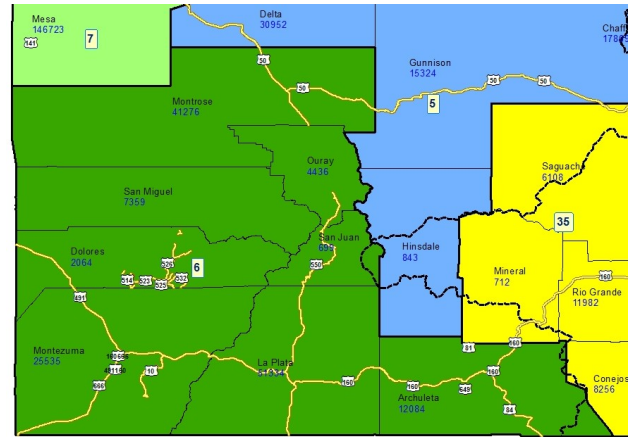

Legislative District Information After 2011 Reapportionment Senate District 6

House Districts: 58, 59

District Population: 144,787

County	Population	Percent
La Plata County	51,334	35.45%
Montrose County	41,276	28.51%
Montezuma County	25,535	17.64%
Archuleta County	12,084	8.35%
San Miguel County	7,359	5.08%
Ouray County	4,436	3.06%
Dolores County	2,064	1.43%
San Juan County	699	0.48%

Registered Voters: 78,465

Party	Number	Percent
Republican	32,405	41.30%
Democratic	22,278	28.39%
Unaffiliated	22,908	29.20%
Minor Party	874	1.11%

Voting Age Population: 112,855

Population Demographics

Race/Ethnicity	Number	Percent
White-Non Hispanic	114,977	79.41%
Hispanic	20,141	13.91%
Black	769	0.53%
American Indian or Alaskan Native	7,336	5.07%
Asian	1,191	0.82%
Hawaiian or Pacific Islander	123	0.08%
Other	250	0.17%

2010 Election Results

Election	Party	Number	Percent
U.S. Senate	Republican	30,392	52.40%
	Democratic	24,182	41.70%
	Minor Party	3,421	5.90%
Governor	Republican	15,793	27.21%
	Democratic	26,225	45.19%
	Minor Party	16,021	27.60%
Treasurer	Republican	31,998	57.95%
	Democratic	23,219	42.05%

Communities within district

- Arboles
- Bayfield
- Colona
- Cortez
- Dolores
- Dove Creek
- Durango
- Ignacio
- Lewis
- Loghill Village
- Mancos
- Montrose
- Mountain Village
- Naturita