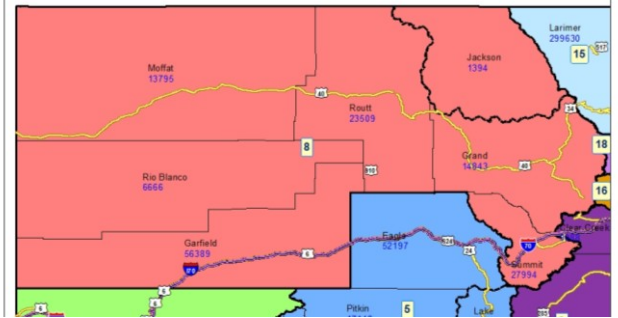

Legislative District Information After 2011 Reapportionment Senate District 8

House Districts: 13, 26, 57, 61

District Population: 144,590

County	Population	Percent
Garfield County	56,389	39.00%
Summit County	27,994	19.36%
Routt County	23,509	16.26%
Grand County	14,843	10.27%
Moffat County	13,795	9.54%
Rio Blanco County	6,666	4.61%
Jackson County	1,394	0.96%

Registered Voters: 74,770

Party	Number	Percent
Republican	28,332	37.89%
Democratic	19,229	25.72%
Unaffiliated	26,492	35.43%
Minor Party	717	0.96%

Voting Age Population: 110,949

Population Demographics

Race/Ethnicity	Number	Percent
White-Non Hispanic	114,952	79.50%
Hispanic	25,483	17.62%
Black	1,001	0.69%
American Indian or Alaskan Native	1,353	0.94%
Asian	1,446	1.00%
Hawaiian or Pacific Islander	152	0.11%
Other	203	0.14%

2010 Election Results

Election	Party	Number	Percent
U.S. Senate	Republican	24,485	47.58%
	Democratic	23,772	46.19%
	Minor Party	3,207	6.23%
Governor	Republican	8,863	17.03%
	Democratic	26,108	50.18%
	Minor Party	17,059	32.79%
Treasurer	Republican	26,853	54.51%
	Democratic	22,413	45.49%

Communities within district

- Battlement Mesa
- Blue River
- Breckenridge
- Carbondale
- Catherine
- Cattle Creek
- Chacra
- Copper Mountain
- Craig
- Dillon
- Dinosaur
- Fraser
- Frisco
- Glenwood Springs
- Granby
- Grand Lake